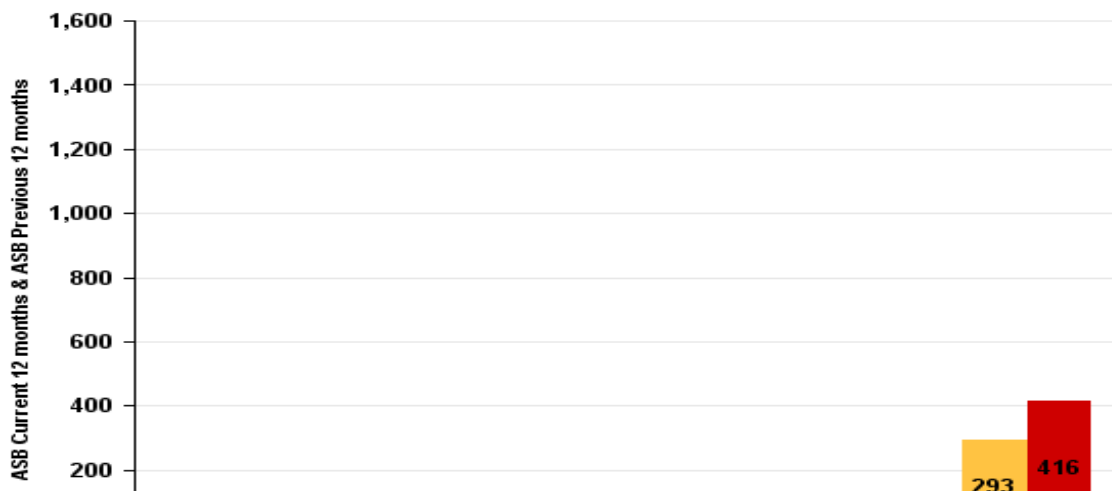

## ASB Reports by CSP Sector

ASB Type	Current 12 mths
ANIMAL RELATED INC ANTI-SOCIAL	10
BEGGING / VAGRANCY	30
ENV.DAMAGE/ LITTER/ NEEDLES	53
HATE INC (NOT NOTIFIABLE CRIME	10
MALICIOUS / NUISANCE COMMS	70
NEIGHBOURS	293
NOISE	70
PROSTITUTION RELATED ACTIVITY	1
ROWDY OR INCONSIDERATE BEHAV	915
TRESPASS	18
VEHICLE NUIS & INAPPROP VEH US	358
<b>Sum:</b>	<b>1828</b>

### ASB

■ ASB Current 12 months ■ ASB Pr

**and Ward**

Previous 12 mths	+/- Crime	% Change
15	-5	-33.33%
25	5	20.00%
48	5	10.42%
11	-1	-9.09%
106	-36	-33.96%
416	-123	-29.57%
126	-56	-44.44%
6	-5	-83.33%
1304	-389	-29.83%
18	0	0.00%
364	-6	-1.65%
<b>2439</b>	<b>-611</b>	<b>-25.05%</b>

Previous 12 months