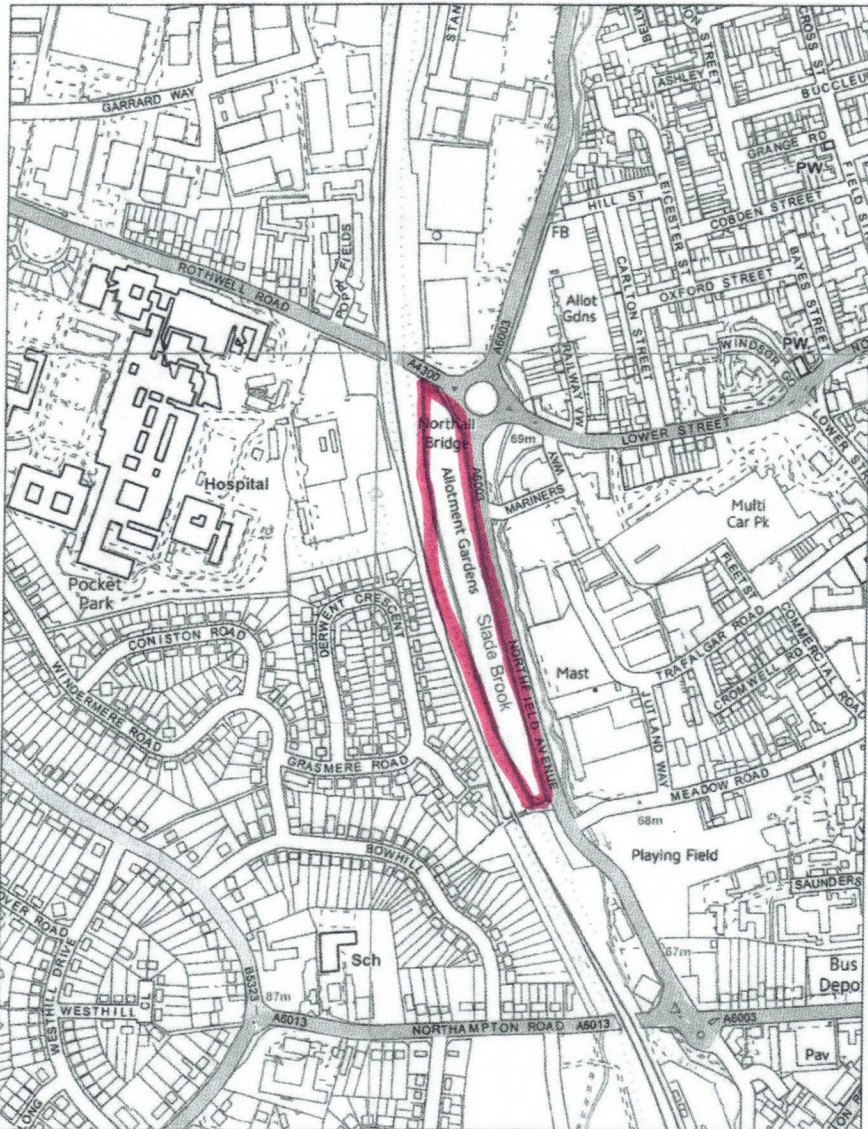

|  |               |   |  |
|--|---------------|---|--|
| Title: Title:                          |               | Reproduced by permission of Ordnance Survey on behalf of HMSO. © Crown Copyright 2000. All rights reserved. |  |
| Allotments at Margaret Road, Kettering |               | Licence 100017647   |  |
| Date: 09/09/20                         | Scale: 1:2500 | Drawn by: Drawn by:   |  |
|  |               | <b>Kettering</b><br>Borough Council   |  |

Title: Title:  
 Allotments at Northfield Avenue, Kettering

Reproduced by permission of Ordnance Survey on behalf of HMSO. © Crown Copyright 2020. All rights reserved.  
 Licence 100017847

Date: 08/09/20

Scale: 1:5000

Drawn by: Drawn by:

**Kettering**  
 Borough Council

this is the former  
smallholding land,  
inside the blue  
box

Title: Title:  
Allotment off Scott Road, Kettering

Reproduced by permission of Ordnance Survey  
on behalf of H.M.S.O. © Crown Copyright 2000  
All rights reserved.  
Licence  
100017647

Date: 09/09/20

Scale: 1:2500

Drawn by: Drawn by:

**Kettering**  
Borough Council

Maps of Allotments in Kettering